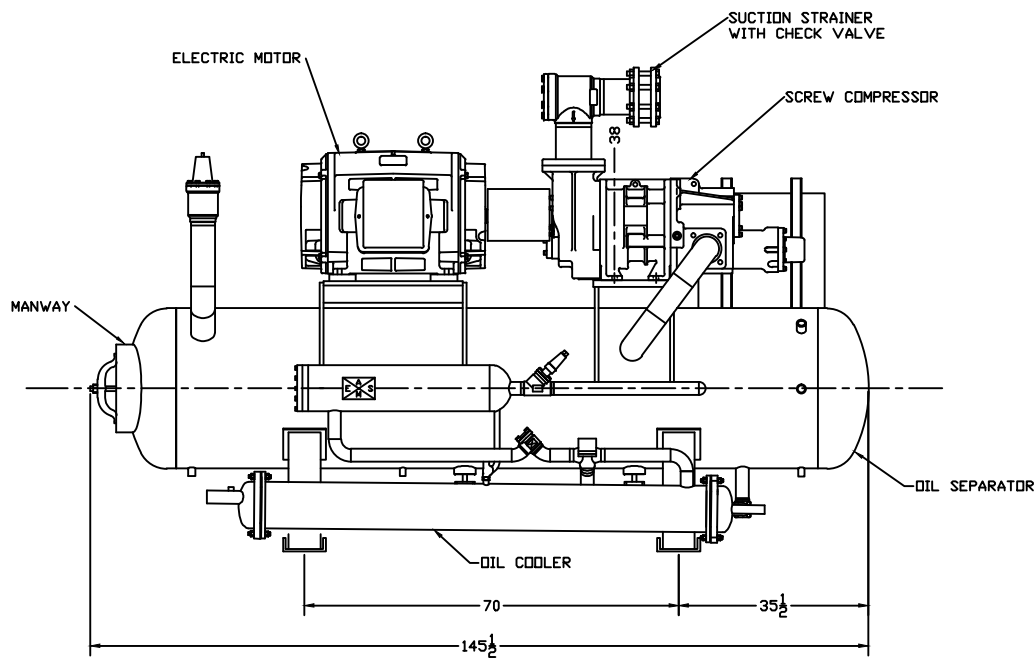

DO NOT SCALE OR USE FOR CONSTRUCTION.

Approximate Weight: 6700#

GENERAL ARRANGEMENT
MODEL: H85

DATE	02/23/11
DWG. BY	EJW
P/C	
APP. BY	

DWG. NO.
H85