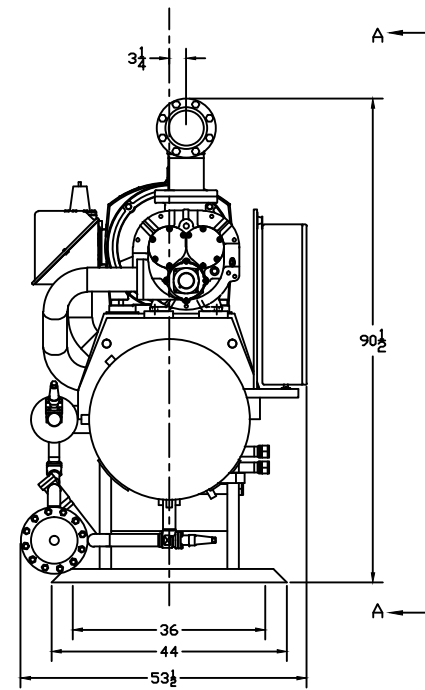

DO NOT SCALE OR USE FOR CONSTRUCTION.

Approximate Weight: 6700#

GENERAL ARRANGEMENT
MODEL: H85

DATE	02/23/11
DWG. BY	EJW
P/C	
APP. BY	

DWG. NO.
H85