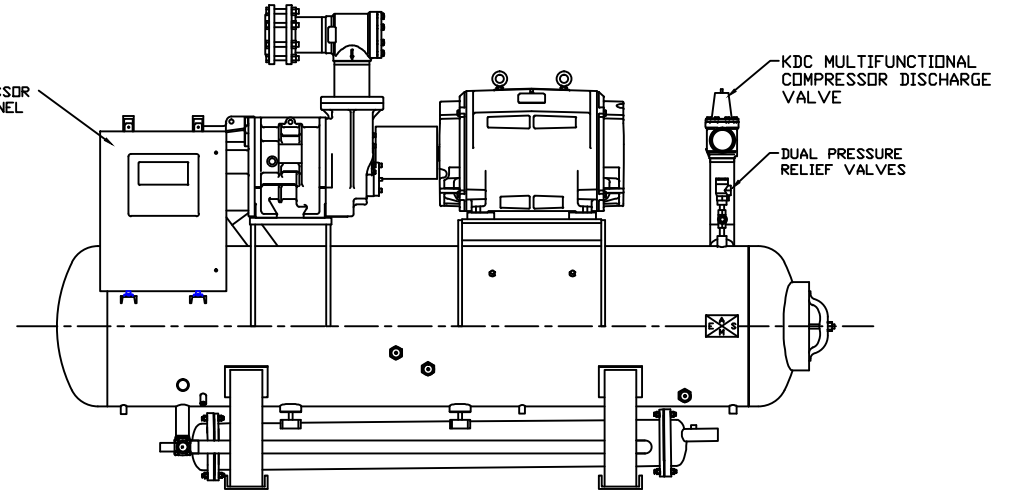

MICROPROCESSOR CONTROL PANEL

VIEW A-A