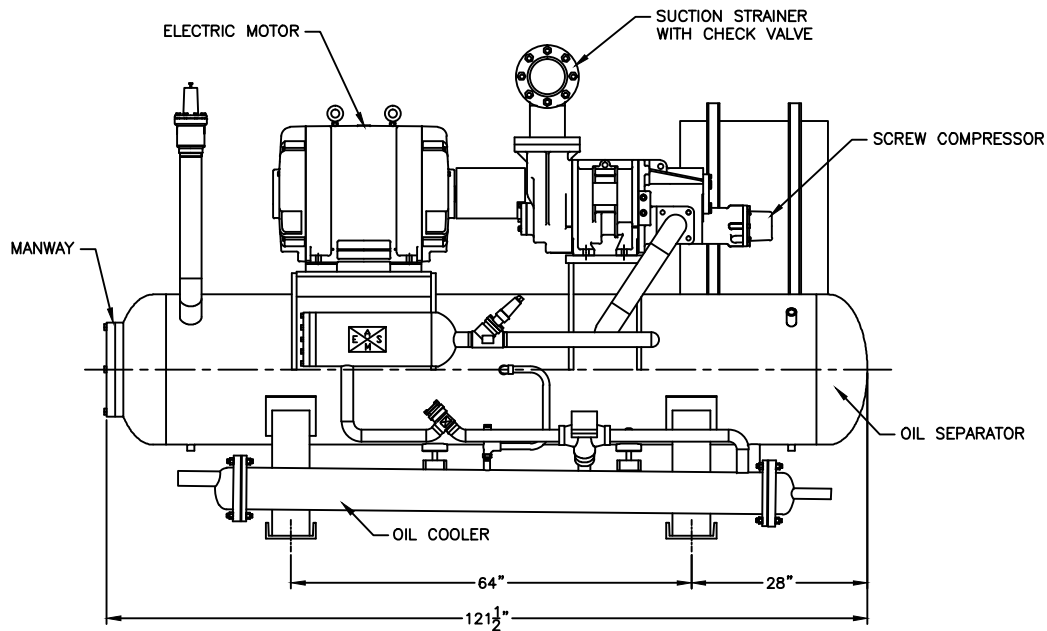

DO NOT SCALE OR USE FOR CONSTRUCTION.

Approximate Weight: 4,900#

GENERAL ARRANGEMENT
MODEL: H42

DATE	02/23/11
DWG. BY	EPW
P/C	
APP. BY	

DWG. NO.
H42