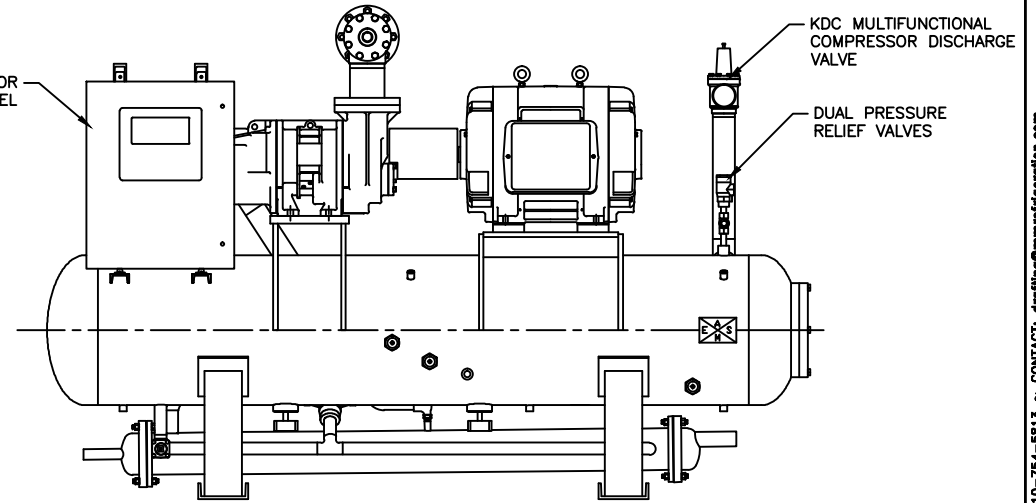

MICROPROCESSOR CONTROL PANEL

VIEW A-A

DO NOT SCALE OR USE FOR CONSTRUCTION.

Approximate Weight: 4,900#

GENERAL ARRANGEMENT
MODEL: H42

DATE	02/23/11
DWG. BY	EPW
P/C	
APP. BY	

DWG. NO.
H42