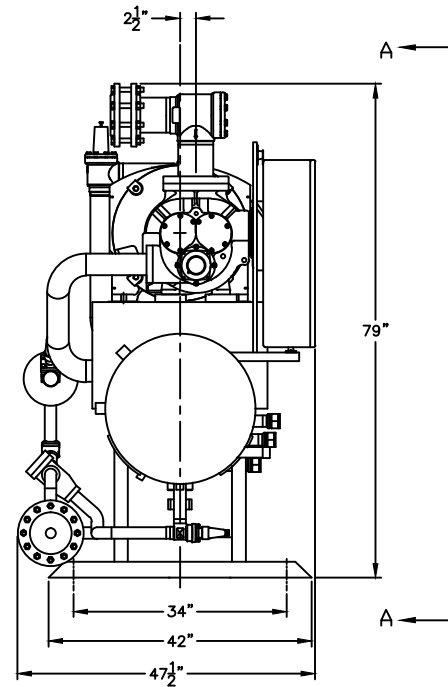

DO NOT SCALE OR USE FOR CONSTRUCTION.

Approximate Weight: 4,900#

GENERAL ARRANGEMENT
MODEL: H42

DATE	02/23/11
DWG. BY	EPW
P/C	
APP. BY	

DWG. NO.
H42